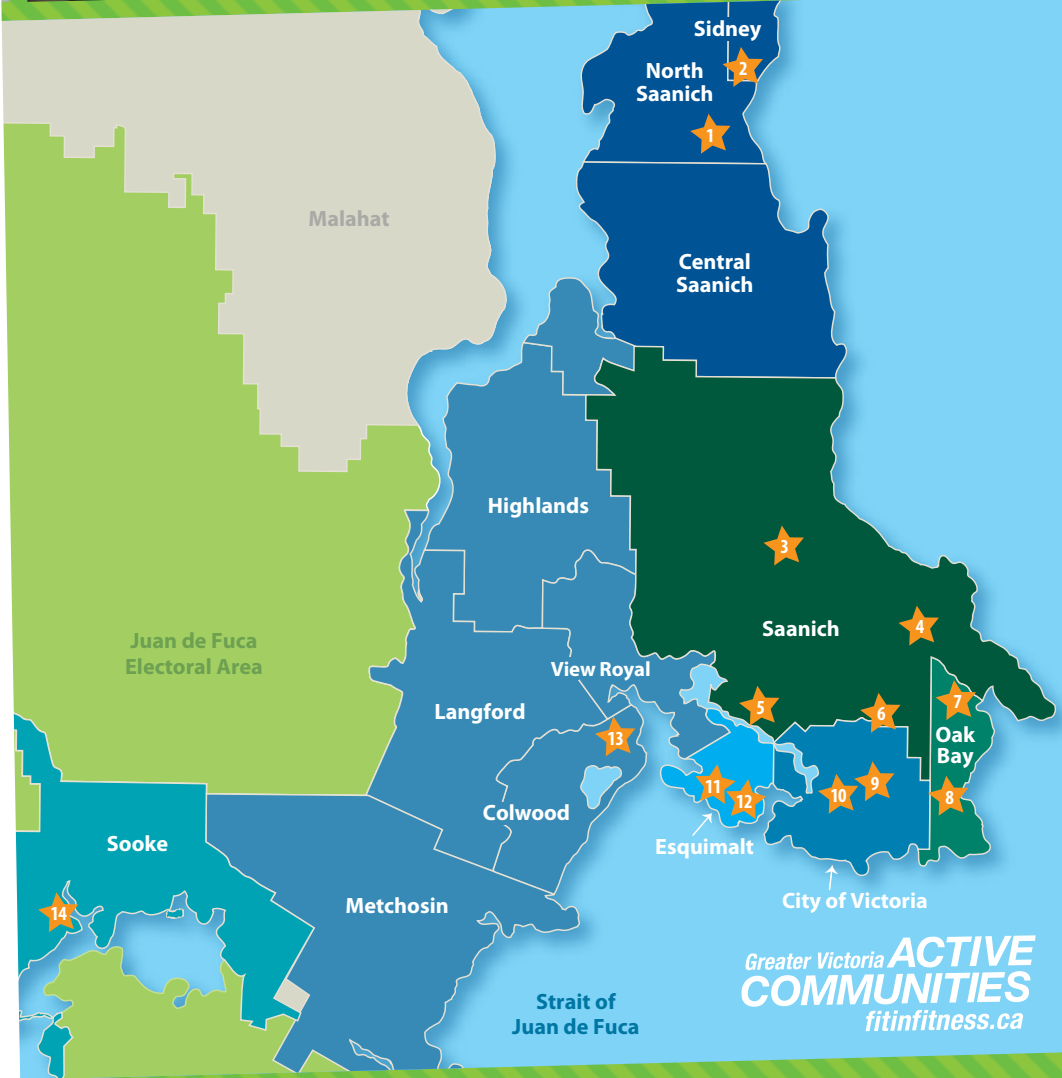

GREATER VICTORIA

Regional Recreation Pass

Annual Pass allowing Drop-In to 14 Greater Victoria Recreation Centres

\$40.50
A MONTH
INCLUDING TAX

Peninsula Recreation 250-656-7271

- 1** Panorama Recreation Centre
1885 Forest Park Drive
- 2** Greenglade Community Centre
2151 Lannon Way

Recreation Oak Bay 250-595-7946

- 7** Oak Bay Recreation Centre
1975 Bee Street
- 8** Henderson Recreation Centre
2291 Cedar Hill X Road

City of Victoria 250-361-0732

- 9** Crystal Pool and Fitness Centre
2275 Quadra Street
- 10** Save-On-Foods Memorial Centre
1925 Blanshard Street

Esquimalt Recreation 250-412-8500

- 11** Esquimalt Recreation Centre
527 Fraser Street
- 12** Archie Browning Sports Centre
1151 Esquimalt Road

West Shore Parks & Rec 250-478-8384

- 13** Juan de Fuca Recreation Centre
1767 Island Highway

SEAPARC Recreation 250-642-8000

- 14** SEAPARC Leisure Complex
2168 Phillips Road

Greater Victoria **ACTIVE COMMUNITIES**
fitinfitness.ca